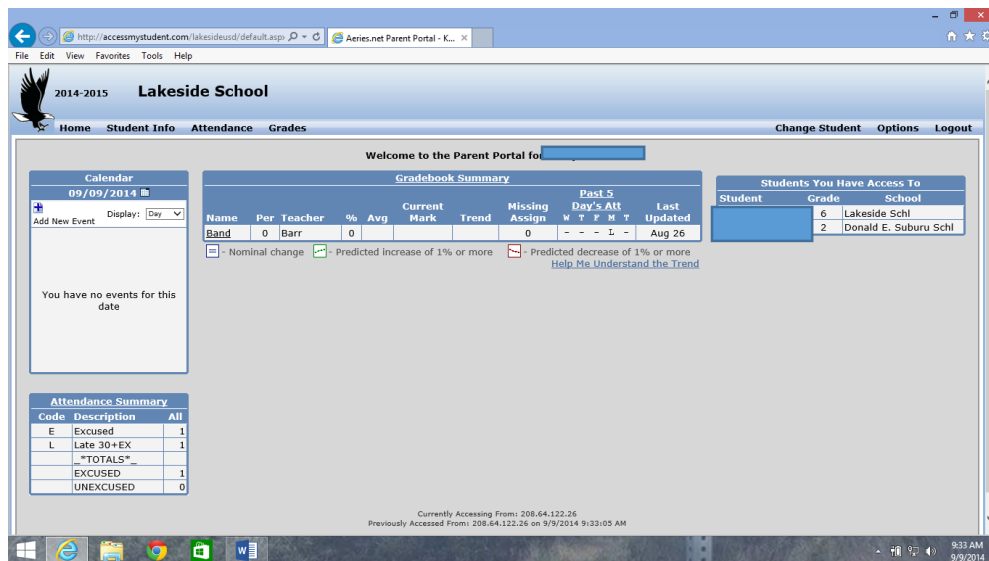

Your homepage will look like the above photo. Next to the Home tab, you have tabs that allow you to look at your student's information, attendance, and grades. If you have more than one student attending our district, you can select "Add new student to your account" from the Change Student tab. You will need that student's verification code. You may switch between students' information on the Change Student tab.